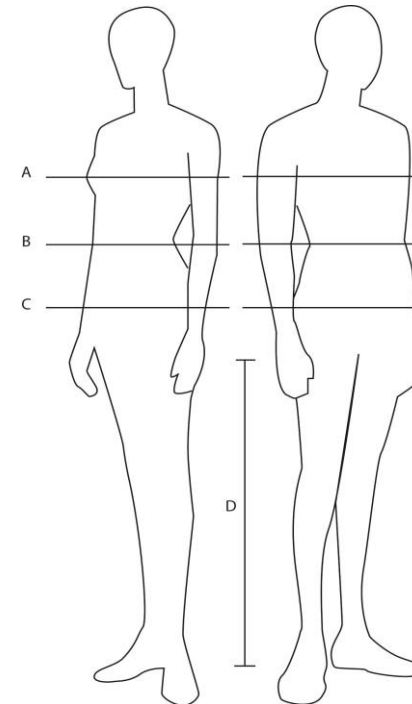

### Men

	EU	XS		S		M		L		XL		2XL		3XL		4XL		5XL	
Collar size	35	36	37	38	39	40	41	42	43	44	45	46	47	48	49	50	51	52	52
Single size EU	40	42	44	46	48	50	52	54	56	58	60	62	64	66	68	70	72	74	74
A. Chest	80	84	88	92	96	100	104	108	112	116	120	124	128	132	136	140	144	148	148
B. Waist	68	72	76	80	84	88	92	96	100	104	108	112	116	120	124	128	132	136	136
C. Hip	84	88	92	96	100	104	108	112	116	120	124	128	132	136	140	144	148	152	152
D. Inside leg	82	82	82	82	83	83	85	85	86	86	86	86	86	86	86	86	86	86	86

### Women

	EU	XS		S		M		L		XL		2XL	
Single size EU	32	34	36	38	40	42	44	46	48	50	52	54	54
A. Chest	76	80	84	88	92	96	100	104	110	116	122	128	128
B. Waist	60	64	68	72	76	80	84	88	94	100	106	112	112
C. Hip	84	88	92	96	100	104	108	112	117	122	127	132	132
D. Inside leg	81	81	81	81	84	84	86	86	86	86	86	86	86

All dimensions are measured in Centimeters.

Fit on our garments:

**CLOSE FIT**- Tight range of motion\*.

**REGULAR FIT** - Normal range of motion\*.

**GENEROUS FIT** - Loose range of motion\*.

\***Range of motion** is the difference between body measurements and garment measurements. That is, how far away from the body the fabric of the garment is.

Tighter garments has less range of motion and the greater range of motion the wider the garment is.

Take your body measurements to find your size.