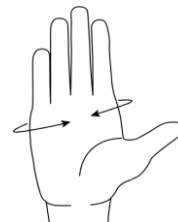

All dimensions are measured in Centimeters.

Fit on our garments:

CLOSE FIT - Tight range of motion*.

REGULAR FIT - Normal range of motion*.

GENEROUS FIT - Loose range of motion*.

***Range of motion** is the difference between body measurements and garment measurements. That is, how far away from the body the fabric of the garment is.

Tighter garments has less range of motion and the greater range of motion the wider the garment is.

Take your body measurements to find your size.

Kids

(Centilong) EU	50	56	62	68	74	80	86	92	98	104	110	116	122	128	134	140	146	152	158	164
(Age)	1-2mths		3-6mths		6-9mths		1-2y		3-4y		5-6y		6-7y		8-9y		10-11y		12-13y	
A. Chest	41	43	45	47	49	51	53	54	55	56	57	58	61	64	67	70	71	76	77	82
B. Waist					49	50	50	51	52	53	54	55	56	58	59	61	63	65	67	69
C. Hip							53	55	57	59	61	63	66	69	72	75	78	81	85	88
D. Inside leg					27	30	33	37	40	44	48	51	55	59	62	65	68	72	75	77

All dimensions are measured in Centimeters.

Gloves

Hand width	152	178	203	229	254	279	305	330
Your glove size	6	7	8	9	10	11	12	13
	XS	S	M	L	XL	XXL	XXXL	XXXXL

All dimensions are measured in Centimeters.

Hand width