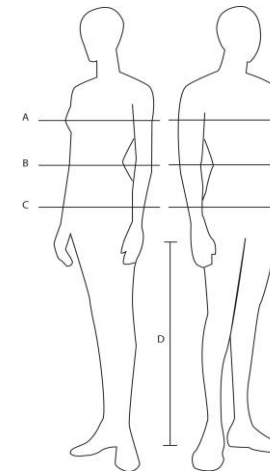

VOLVO MERCHANDISE SIZECHART - EU

Men

	EU	XS	S		M		L		XL		2XL		3XL		4XL		5XL	
Collar size	35	36	37	38	39	40	41	42	43	44	45	46	47	48	49	50	51	52
Single size EU	40	42	44	46	48	50	52	54	56	58	60	62	64	66	68	70	72	74
A. Chest	80	84	88	92	96	100	104	108	112	116	120	124	128	132	136	140	144	148
B. Waist	68	72	76	80	84	88	92	96	100	104	108	112	116	120	124	128	132	136
C. Hip	84	88	92	96	100	104	108	112	116	120	124	128	132	136	140	144	148	152
D. Inside leg	82	82	82	82	83	83	85	85	86	86	86	86	86	86	86	86	86	86

All dimensions are measured in Centimeters.

Unisex Garments are based on mens sizechart

Women

	EU	XS	S		M		L		XL		2XL	
Single size EU	32	34	36	38	40	42	44	46	48	50	52	54
A. Chest	76	80	84	88	92	96	100	104	110	116	122	128
B. Waist	60	64	68	72	76	80	84	88	94	100	106	112
C. Hip	84	88	92	96	100	104	108	112	117	122	127	132
D. Inside leg	81	81	81	81	84	84	86	86	86	86	86	86

All dimensions are measured in Centimeters.

Fit on our garments:

CLOSE FIT - Tight range of motion*.

REGULAR FIT - Normal range of motion*.

GENEROUS FIT - Loose range of motion*.

***Range of motion** is the difference between body measurements and garment measurements. That is, how far away from the body the fabric of the garment is.

Tighter garments has less range of motion and the greater range of motion the wider the garment is.

Take your body measurements to find your size.

Kids

(Centilong) EU	50	56	62	68	74	80	86	92	98	104	110	116	122	128	134	140	146	152	158	164
(Age)	1-2mths		3-6mths		6-9mths		1-2y		3-4y		5-6y		6-7y		8-9y		10-11y		12-13y	
A. Chest	41	43	45	47	49	51	53	54	55	56	57	58	61	64	67	70	71	76	77	82
B. Waist					49	50	50	51	52	53	54	55	56	58	59	61	63	65	67	69
C. Hip							53	55	57	59	61	63	66	69	72	75	78	81	85	88
D. Inside leg					27	30	33	37	40	44	48	51	55	59	62	65	68	72	75	77